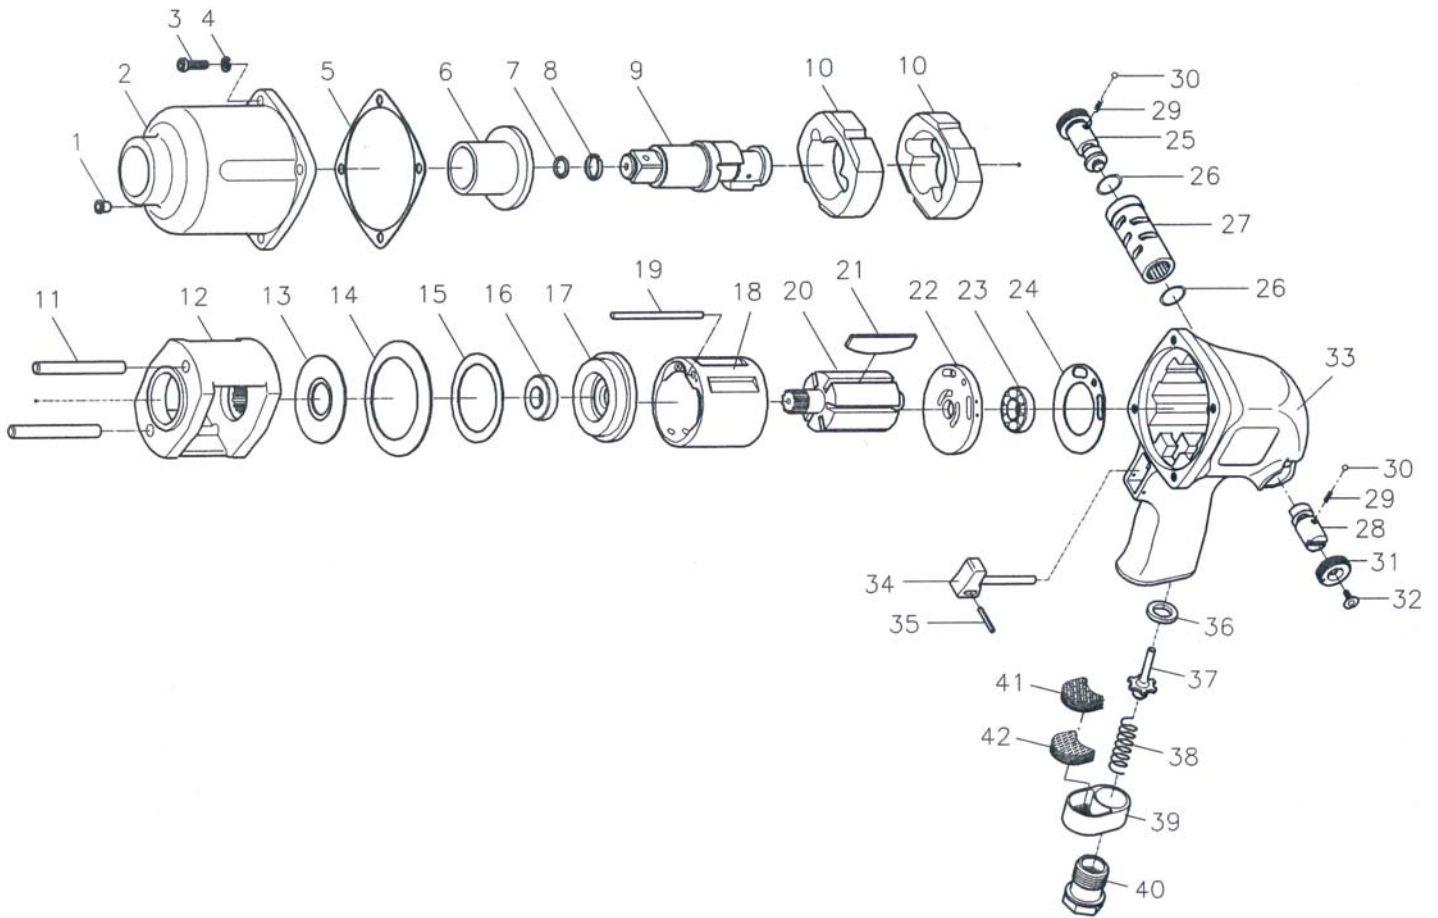

GISON Pneumatic Tools

GW-24F 3/4" Heavy Duty Air Impact Wrench

PARTS LIST

: Consuming Part

Item No.	Part No.	Description	Qty.	Item No.	Part No.	Description	Qty.
1	24F001	Grease Fitting	1	22	24F022	Rear End Plate	1
2	24F002	Hammer Case	1	23	24F023	Ball Bearing	1
3	24F003	Cap Screw	4	24	24F024	Rear Gasket	1
4	24F004	Spring Washer	4	25	24F025	Forward Regulator	1
5	24F005	Front Gasket	1	26	24F026	O-Ring	2
6	24F006	Anvil Bushing	1	27	24F027	Valve Sleeve	1
7	24F007	O-Ring	1	28	24F028	Reverse Regulator	1
8	24F008	Anvil Collar	1	29	24F029	Spring	2
9	24F009A	Anvil	1	30	24F030	Steel Ball	2
	24F009B	6" Anvil		31	24F031	Regulator Knob	1
10	24F010	Hammer	2	32	24F032	Plane Head Screw	1
11	24F011	Hammer Pin	2	33	24F033	Motor Housing	1
12	24F012	Hammer Cage	1	34	24F034	Trigger	1
13	24F013	Rear Washer	1	35	24F035	Spring Pin	1
14	24F014	Motor Clamp Washer	2	36	24F036	Bushing	1
15	24F015	Washer	1	37	24F037	Valve Stem	1
16	24F016	Ball Bearing	1	38	24F038	Spring	1
17	24F017	Front End Plate	1	39	24F039	Exhaust Deflector	1
18	24F018	Cylinder	1	40	24F040A	Air Inlet (3/8"PF)	1
19	24F019	Pin	1		24F040B	Air Inlet (3/8"PT)	
20	24F020	Rotor	1		24F040C	Air Inlet (3/8"NPT)	
21	24F021	Rotor Blade	6				

※ If you need to order parts, please mark both **Parts No.** and **Description.**
<http://www.gison.com>